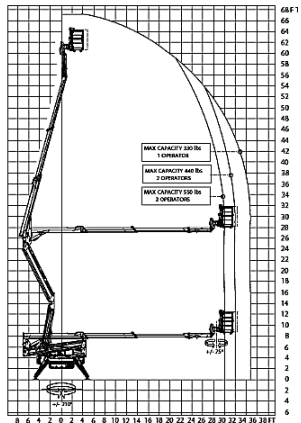

HOW CAN WE HELP YOU TODAY?

800-229-5451

Info@abmequip.com

We're on the Move!

- 68 feet Working Height
- 35 feet Horizontal Outreach
- Standard 7" Touchscreen Display
- Standard Radio Remote Control
- Homing Function w/ Auto Stow
- 35" Wide in Travel Mode
- 420° Turret Rotation
- $\pm 75^\circ$  Basket Rotation
- 2-man 550 lbs Basket
- Extending Tracks for Rough Terrain
- Standard 110V Electric Motor
- Gas, Diesel and LiPo Battery Models
- Standard 110V in Basket
- Electronic Auto Safety & Stability